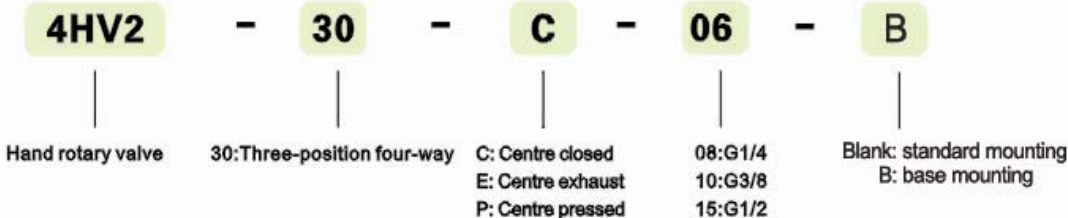

4HV Series Hand Rotary Valve

How to Order

Technical data

Model	4HV230-06	4HV230-08	4HV330-08	4HV330-10	4HV430-15	4HV430-20	4HV430-25
Working medium	Filtered air						
Port connection	G1/8	G1/4	G1/4	G3/8	G1/2	G3/4	G1
Working-pressure range	0~0.8MPa						
Operating temperature range	0~60°C						

Dimensions(mm)

4HV230C-08

Base mounting style