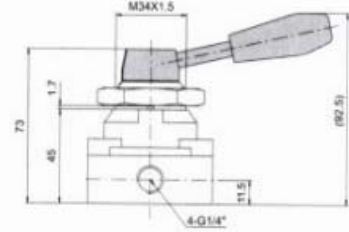

4HV Series Hand Rotary Valve

How to Order

Technical data

Model	4HV230-06	4HV230-08	4HV330-08	4HV330-10	4HV430-15	4HV430-20	4HV430-25
Working medium	Filtered air						
Port connection	G1/8	G1/4	G1/4	G3/8	G1/2	G3/4	G1
Working-pressure range	0~0.8MPa						
Operating temperature range	0~60°C						

Dimensions(mm)

4HV230C-08

Base mounting style