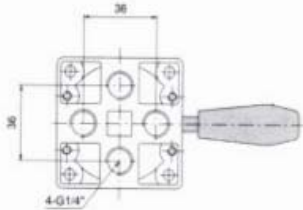

4HV Series Hand Rotary Valve

How to Order

Technical data

Model	4HV230-06	4HV230-08	4HV330-08	4HV330-10	4HV430-15	4HV430-20	4HV430-25
Working medium	Filtered air						
Port connection	G1/8	G1/4	G1/4	G3/8	G1/2	G3/4	G1
Working-pressure range	0~0.8MPa						
Operating temperature range	0~60°C						

Dimensions(mm)

4HV230C-08

Base mounting style